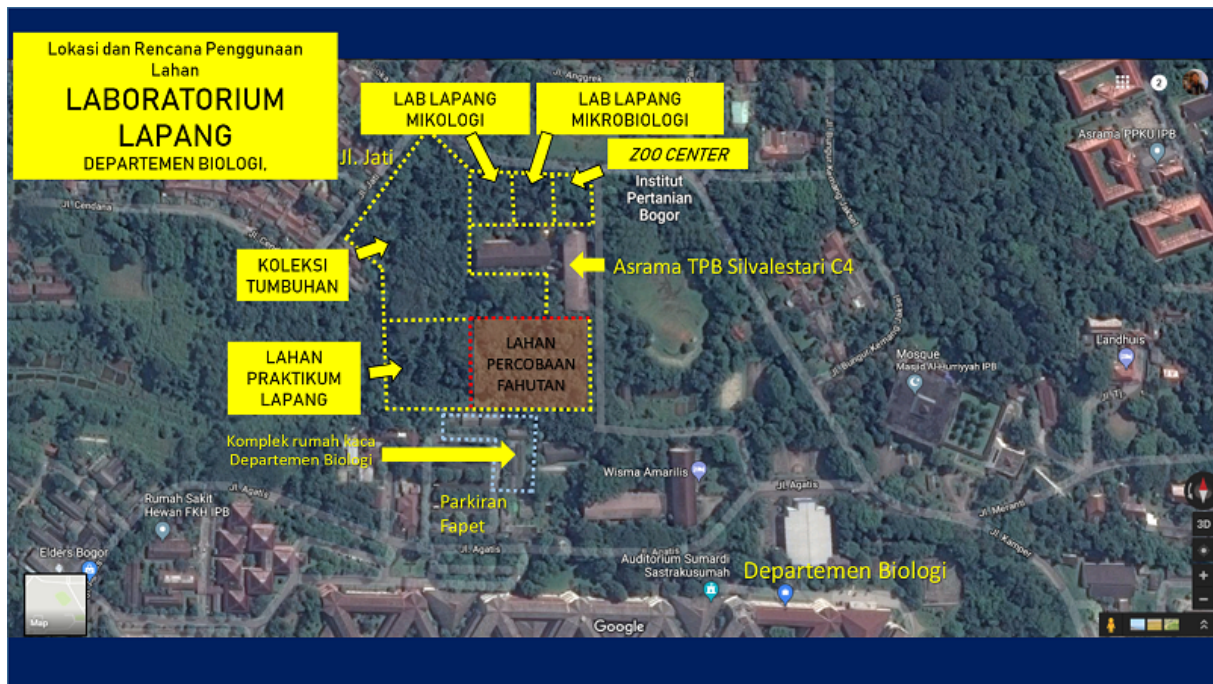

# Biology Field Laboratory

Biology Field Laboratory located behind Wisma Amarelis and next to Asrama C4. In this 1000 m<sup>2</sup> lab, students will be able to conduct some experiments and observations.

In addition to this field lab that is located on IPB Darmaga Campus, the Department is also planned to have a field lab on the island of Belitung. This is a nice result of the collaboration between the Department and the Belitung Regional Government.