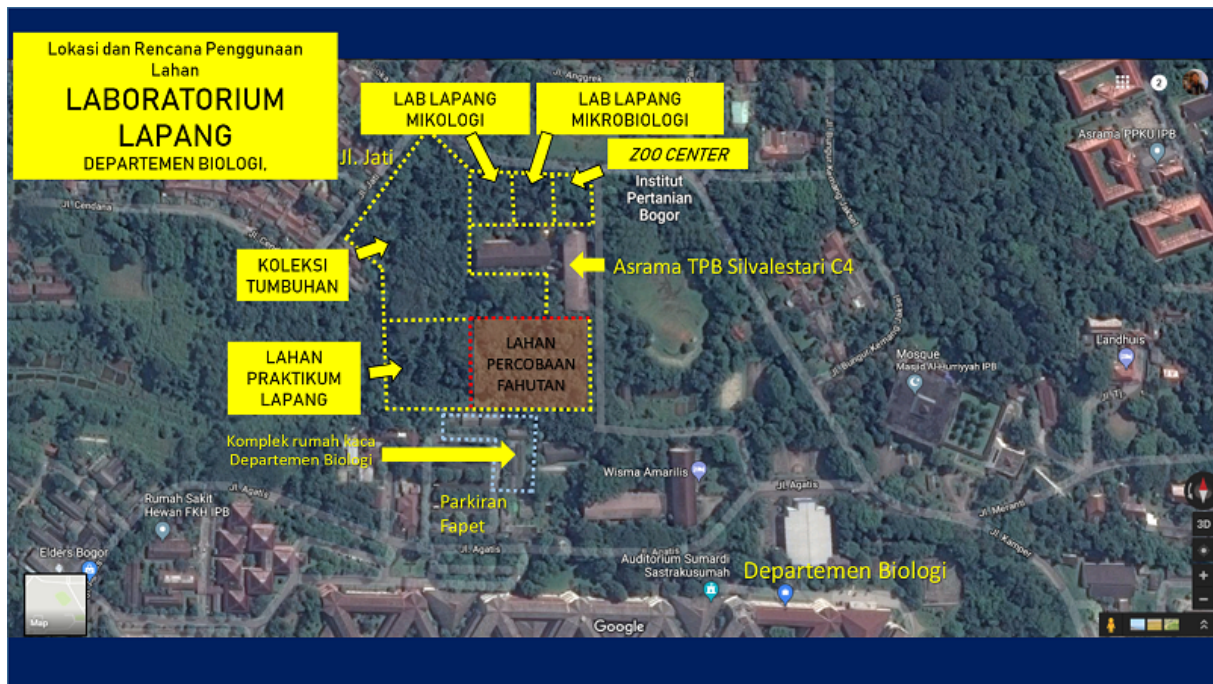

Biology Field Laboratory

Biology Field Laboratory located behind Wisma Amarelis and next to Asrama C4. In this 1000 m² lab, students will be able to conduct some experiments and observations.

In addition to this field lab that is located on IPB Darmaga Campus, the Department is also planned to have a field lab on the island of Belitung. This is a nice result of the collaboration between the Department and the Belitung Regional Government.