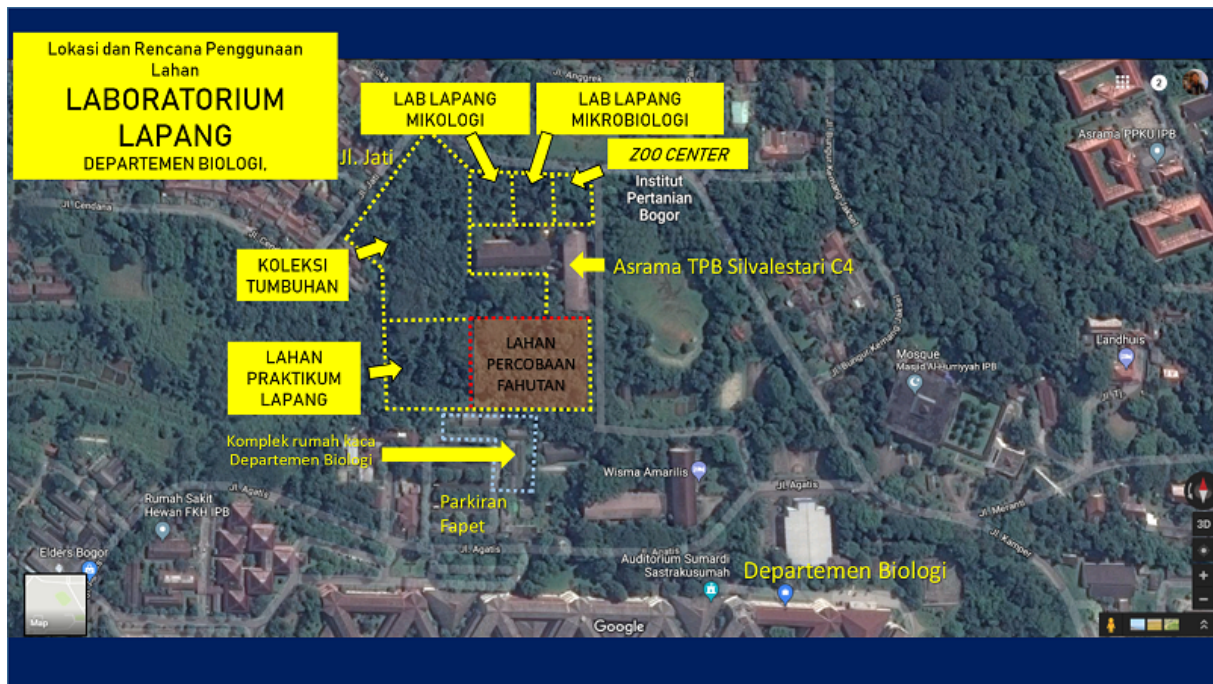

Biology Field Laboratory

Biology Field Laboratory located behind Wisma Amarelis and next to Asrama C4. In this 1000 m² lab, students will be able to conduct some experiments and observations.

In addition to this field lab located on IPB Darmaga Campus, the Department is also planned to have a field lab on the island of Belitung. This is a nice result of the collaboration between the Department and the Belitung Regional Government.