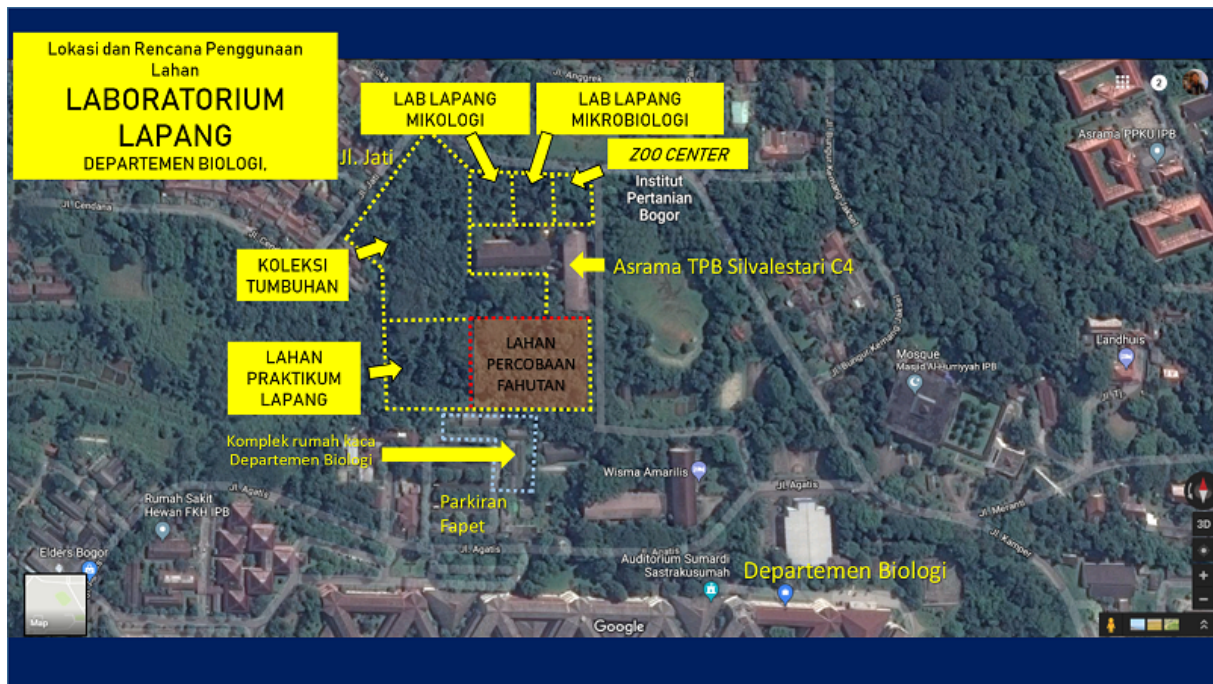

# Biology Field Laboratory

Biology Field Laboratory located behind Wisma Amarelis and next to Asrama C4. In this 1000 m<sup>2</sup> lab, students will be able to conduct some experiments and observations.

In addition to this field lab located on IPB Darmaga Campus, the Department is also planned to have a field lab on the island of Belitung. This is a nice result of the collaboration between the Department and the Belitung Regional Government.